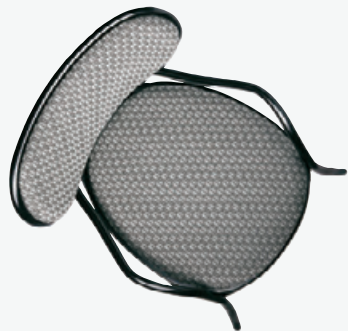

# 2016

DESIGN  
FASHION  
STYLE  
SHOPS  
EVENTS

LEHNSTUHL

BY GEBRÜDER  
THONET VIENNA

SELVA

product Bridge  
email [selva@selva.com](mailto:selva@selva.com)  
[www.selva.com](http://www.selva.com)